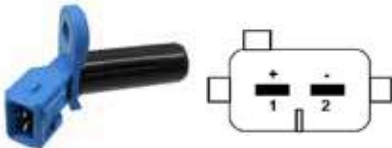

GS8215

REPLACES / REEMPLAZA:

VDO: 324 005 001R

APPLICATION / APLICACIÓN:

FORD: Courier, Fiesta, Ka 1.0/1.3 (Endura) 96>99, EcoSport, Novo Fiesta 1.6 (Zetec RoCam) 03>09

GS8220