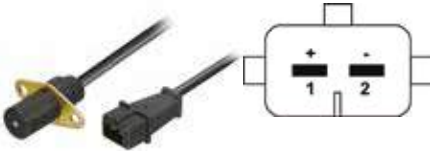

GS8206

cable length: 46cm

REPLACES / REEMPLAZA:

Magneti Marelli: 4820083010; **Fiat:** 4460206

APPLICATION / APLICACIÓN:

FIAT: Elba CSL 4P 1.6 8V (SPI - gasoline) 94>96 / Weekend 2P/4P 1.5 8V (SPI - alcohol/gasoline) 92>96, Fiorino / Furgão/ Pick-up 2P 1.0 8V (SPI - gasoline) 96 / Furgão/ Pick-up 2P 1.3 8V (SPI - gasoline) 94>95 / Furgão 2P 1.5 8V (SPI - alcohol/gasoline) 94>96 / Pick-up 2P 1.5 8V (SPI - alcohol/gasoline) 94>95 / Pick-up LX 2P 1.6 8V (SPI - gasoline) 94>96 / Pick-up Trekking 2P 1.5 8V (SPI - gasoline) 96 / 2P 1.5 8V (MPI - gasoline) 97>98 / MTV 2P 1.5 8V (MPI - gasoline) 97 / Pick-up Working 2P 1.5 8V (SPI - gasoline) 96, Prêmio CS 4P 1.5 8V (SPI - alcohol/gasoline) 93>94 / CSL 4P 1.6 8V (SPI - gasoline) 94>96 / S 2P 1.5 8V (SPI - gasoline) 92>93 / SL 4P 1.5 8V (SPI - gasoline) 92, Uno CS 2P/4P 1.5 8V (SPI - alcohol/gasoline) 93>94 / Furgoneta 2P 1.5 8V (SPI - alcohol/gasoline) 94>96 / Mille City 4P 1.0 8V (SPI - gasoline) 99>00 / Eletronic 2P/4P 1.3 8V (SPI - gasoline) 93>95 / ELX 2P/4P 1.3 8V (SPI - gasoline) 94>95 / EP 2P/4P 1.0 8V (SPI - gasoline) 96 / EX 2P/4P 1.0 8V (SPI - gasoline) 98>00 / IE 2P 1.0 8V (SPI - gasoline) 94 / Smart 2P/4P 1.0 8V (SPI - gasoline) 00>01 / Smart City 4P 1.0 8V (SPI - gasoline) 00>01 / SX 2P/4P 1.0 8V (SPI - gasoline) 97>98 / SX Young 2P 1.0 8V (SPI - gasoline) 98>99, Uno S 2P 1.5 8V (SPI - alcohol/gasoline) 92>94