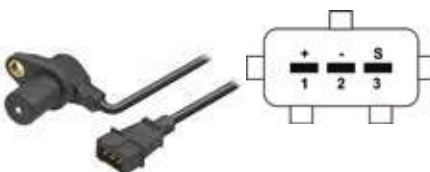

GS8383

cable length: 33cm

REPLACES / REEMPLAZA:

Bosch: 0 261 210 043, 0 261 210 065, 0 261 210 083, 0 261 210 154; **Hyundai:** 3918022001; **KIA:** 0K04G-18-891, 0K934-18-891

APPLICATION / APLICACIÓN:

GM: Omega, Suprema CD 4.1(MPFI) 10/94>12/98, Pick-up C20 (MPFI) 02/92>12/96, Silverado 4.1(MPFI) 01/96>09/97;

HYUNDAI: Scoupe 1.5/1.5i/GTi 1.5i Turbo 02/90>04/95;

KIA: Sportage 2.0i 16V 4WD FE (16V) 04/94>, Sportage 2.0i 4WD FE 04/94>08/99, Sportage 2.2i 04/94>12/97