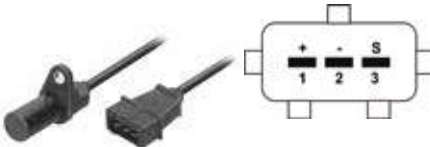

GS8332

cable length: 73cm

REPLACES / REEMPLAZA:

Magneti Marelli: 1040211101; Fiat: 55187332, 55189515, 46479975

APPLICATION / APLICACIÓN:

FIAT: Brava SX, ELX 4P 1.6 16V (MPI - gasoline) 00 > 03, Doblò Cargo 2P 1.6 16V (MPI - gasoline) 02 > 03 / ELX 2P 1.6 16V (MPI - gasoline) 02 > 03, Marea, Marea Weekend SX 4P 1.6 16V (MPI - gasoline) 06 >, Palio 1.6 16V (MPI - gasoline) 96 > 03 / 1.6 16V (MPI - gasoline) 96>00 / ELX 1.6 16V 01>03 / Stile 1.6 16V (MPI - gasoline) 01>02 / Adventure 1.6 16V (MPI - gasoline) 01>03 / Weekend 1.6 16V (MPI - gasoline) 97>98 / Weekend Sport 1.6 16V (MPI - gasoline) 97>00 / Weekend Stile 1.6 16V (MPI - gasoline) 97>03, Siena EL 1.6 16V (MPI - gasoline) 98 / ELX 1.6 16V (MPI - gasoline) 01>03 / HL 1.6 16V (MPI - gasoline) 98 / Sport MTV 1.6 16V (MPI - gasoline) 98 / Stile 1.6 16V (MPI - gasoline) 98>99, Strada LX 1.6 16V (MPI - gasoline) 99>00 / LX extended 1.6 16V (MPI - gasoline) 00>02 / Working extended 1.6 16V (MPI - gasoline) 01 / Working 1.6 16V (MPI - gasoline) 02 / Adventure 1.6 16V (MPI - gasoline) 02