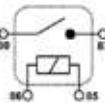

FEATURES / CARACTERÍSTICAS: 24V - 80A - 4 TERMINALS - UNIVERSAL AUXILIARY RELAY, with support

APPLICATION / APLICACIÓN:

General purpose (Ideal for agricultural machines)

GE0048