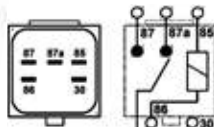

**MERCEDES BENZ:** Bus O-370, O-371;

**VOLVO:** Trucks and Bus 75>;

**SCANIA:** Trucks and Bus 75>

**GE0066**

**FEATURES / CARACTERÍSTICAS:** 12V - 5 TERMINALS - AUXILIARY/ INJECTION RELAY, with support

**REPLACES / REEMPLAZA:**