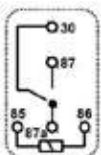

FEATURES / CARACTERÍSTICAS: 20/10A | 24V - 5 TERMINALS - MINI AUXILIARY RELAY, without support, for vehicles with electronic modules

REPLACES / REEMPLAZA:

MERCEDES BENZ: 0025422719, 0025423019, 0045453505, 7375181000;

HYUNDAI/KIA: 95224-7A000;

SCANIA: 1320483;

VOLVO: 3093031

APPLICATION / APLICACIÓN:

MERCEDES BENZ: Actor, Atego, Axor, O-500, OF, OH

GE0034