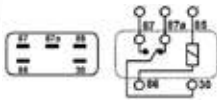

GE0067

FEATURES / CARACTERÍSTICAS: 12V - 15/ 10A - 5 TERMINALS - AUXILIARY/ INJECTION RELAY, without support

REPLACES / REEMPLAZA:

GM: 12077866, 13500128, 13502750, 13361776, 15328867, 19115082, 19116058; **Fiat:** 5269988AA; **Hyundai/ Kia:** 9522538300; **Mack:** 25192984; **Chrysler:** 51793487AA, 5269988AA; **John Deere:** RE73096, SJ15809, LVA13711

APPLICATION / APLICACIÓN:

GM: S-10, Blazer, Silverado;

FIAT: Freemont 12>14;

CHRYSLER: 300 2005>2012, PT Cruiser 2001>2010, Neon 2000>2002, Dakota 2001, Dodge Caravan 2001>2007, Charger 2006>2011

GE0068