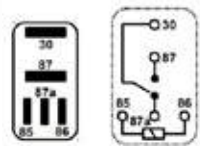

FEATURES / CARACTERÍSTICAS: 30/ 20A | 12V - 5 TERMINALS - MINI AUXILIARY RELAY, without support
REPLACES / REEMPLAZA: **Mercedes Benz:** 3825450105, 0035420219, 004545290
APPLICATION / APLICACIÓN: **MERCEDES BENZ:** Sprinter Minibus, Flatbed, Dumptruck, Vito Van, Minibus, Box, Mixto, Tourer, SL Class, M-Class, GL-Class, V-Class

GE0026