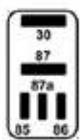

FEATURES / CARACTERÍSTICAS: 20/10A | 24V - 5 TERMINALS - MINI AUXILIARY RELAY, without support, for vehicles with electronic modules

REPLACES / REEMPLAZA:

MERCEDES BENZ: 0025422719, 0025423019, 0045453505, 7375181000;

HYUNDAI/KIA: 95224-7A000;

SCANIA: 1320483;

VOLVO: 3093031

APPLICATION / APLICACIÓN:

MERCEDES BENZ: Actor, Atego, Axor, O-500, OF, OH

GE0034