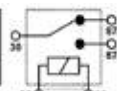

GE0038

FEATURES / CARACTERÍSTICAS: 50/ 30A | 24V - 5 TERMINALS - UNIVERSAL AUXILIARY RELAY, removable bracket

REPLACES / REEMPLAZA:

CATERPILLAR: 7Y-5490; **IRIZAR:** 539538

APPLICATION / APLICACIÓN:

Ideal for agricultural machines, general use